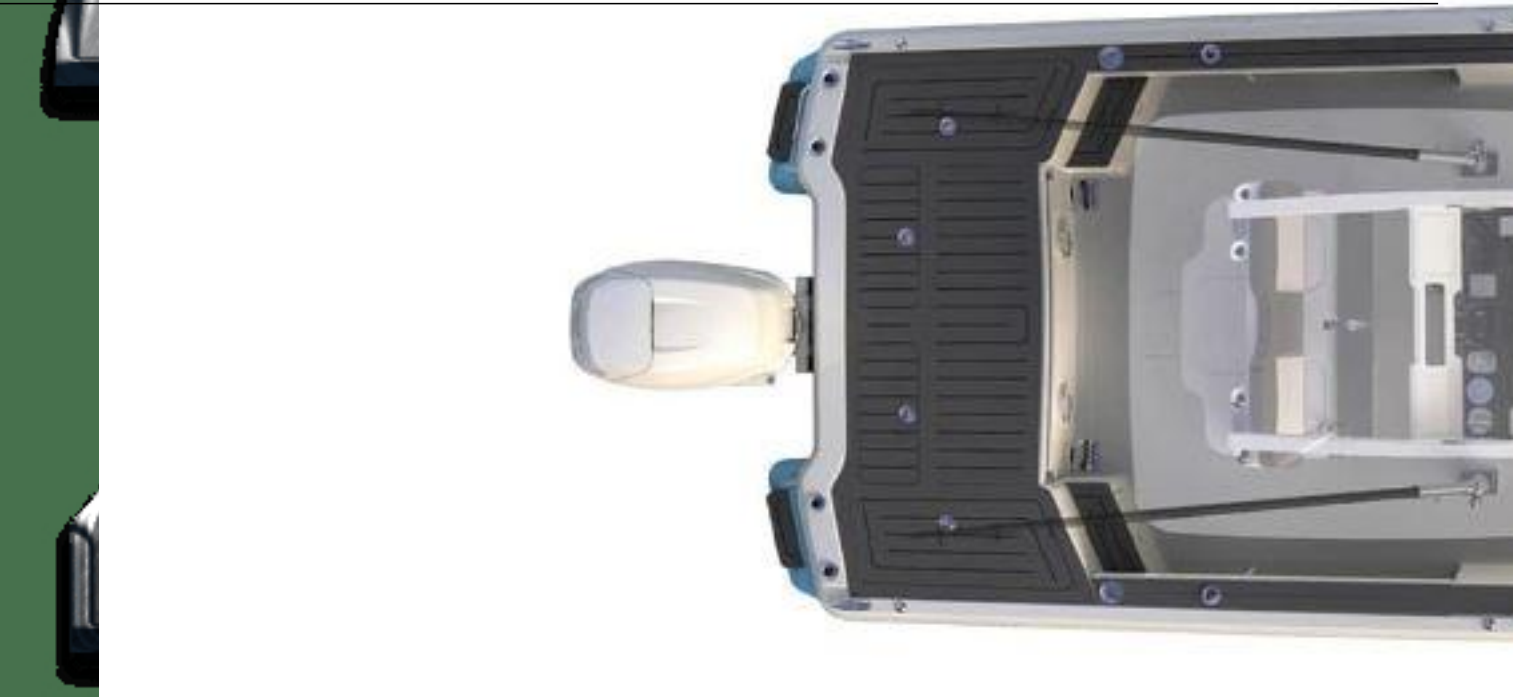

### Boat Details

Price	POA	Boat Brand	Scout
Model	Scout 281 XSS	Length	8.60
Year	2023	Category	Motor & Power Boats
Hull Style	Single	Hull Type	Composite
Power Type	Power	Stock Number	
Condition	New	State	Queensland
Suburb	WARANA	Engine Make	

**Description**

Introducing our newest flagship Bay Boat model, the 281 XSS. Brand new for the 2023 Model Year, this model is in a class by itself. We designed this model to be like no other bay boat or inshore/offshore crossover on the market, thanks to its advanced build methodology, sleek styling, high performance and abundant features. The boat has incredible fishability with a large casting foredeck, large casting rear deck, dual stern bait/fish boxes and ample rod storage